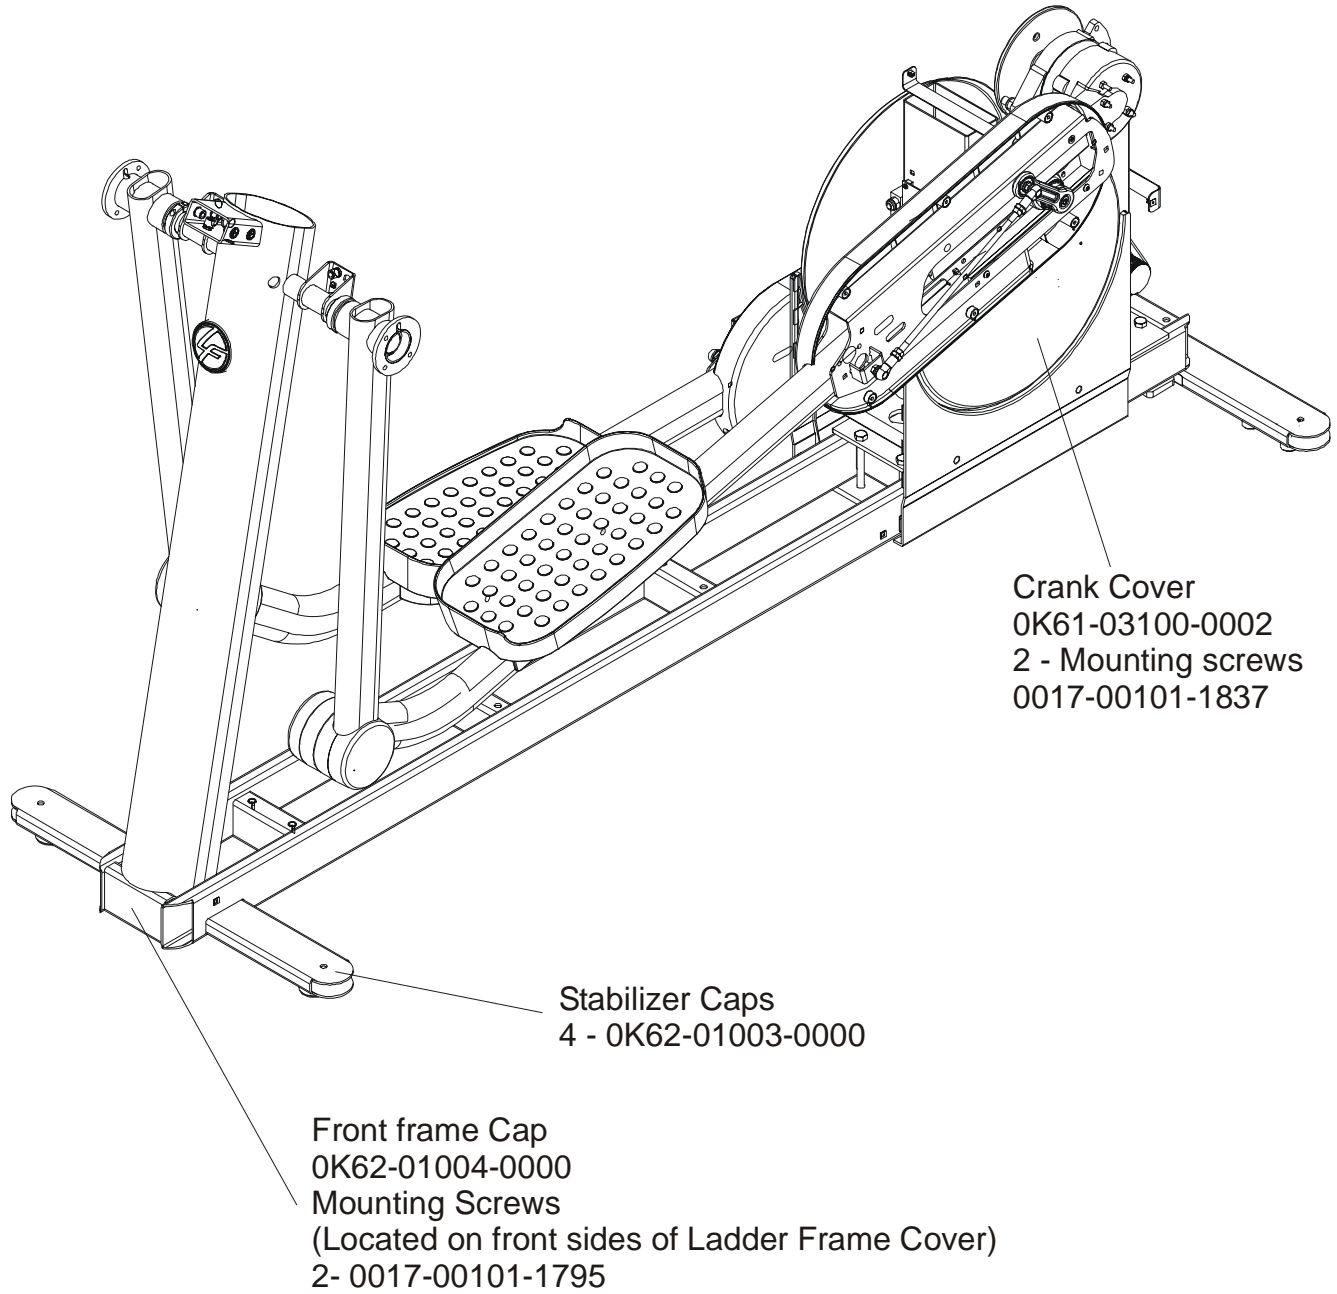

ARCTIC SILVER QUIET DRIVE 93X
Crank Cover and Lower Caps

93X-0XXX-05
S/N XHF074003991 – XHF074204255